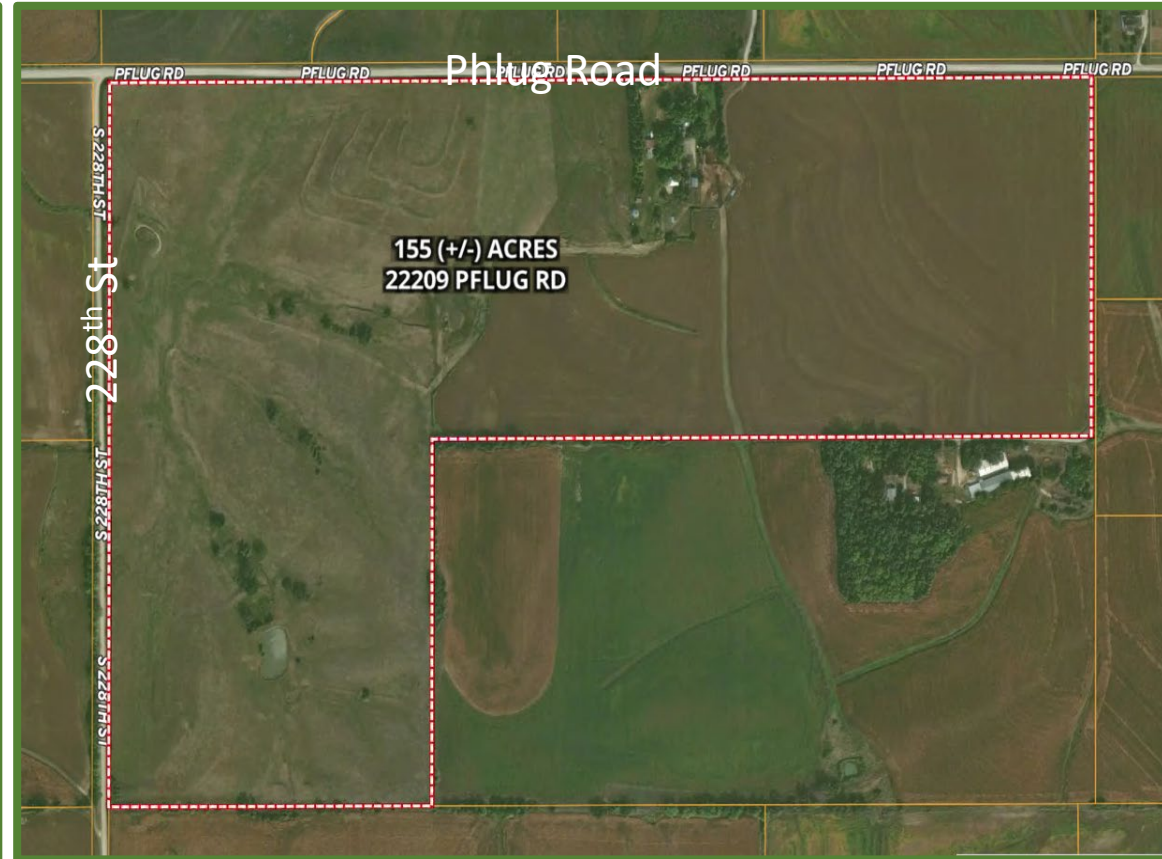

272± ACRES OF LAND

Gretna, NE • Sarpy County

FOR SALE

PROPERTY: 117± + 155± Acres

Location	15601 S. Hwy 31 Gretna, NE
Size	117± Acres
PID No.	011082836
Sale Price	\$7,018,000

For more information, contact:

Carrie Duffy

402.290.7847

carrie.duffy@blackdirt.us

Location	22209 Pflug Road Gretna, NE
Size	155± Acres
PID No.	011083271
Sale Price	\$3,547,520

This information has been obtained from sources believed reliable. We have not verified it and make no guarantee, warranty or representation about it. Any projections, opinions, assumptions or estimates used are for example only and do not represent the current or future performance of the property. You and your advisors should conduct a careful, independent investigation of the property to determine to your satisfaction the suitability of the property for your needs.

272± ACRES OF LAND

Gretna, NE • Sarpy County

FOR SALE

PROPERTY: 117± + 155± Acres – Aerial Map

B For more information, contact:
Carrie Duffy • 402.290.7847
carrie.duffy@blackdirt.us

BLACK DIRT
LAND SALES

This information has been obtained from sources believed reliable. We have not verified it and make no guarantee, warranty or representation about it. Any projections, opinions, assumptions or estimates used are for example only and do not represent the current or future performance of the property. You and your advisors should conduct a careful, independent investigation of the property to determine to your satisfaction the suitability of the property for your needs.